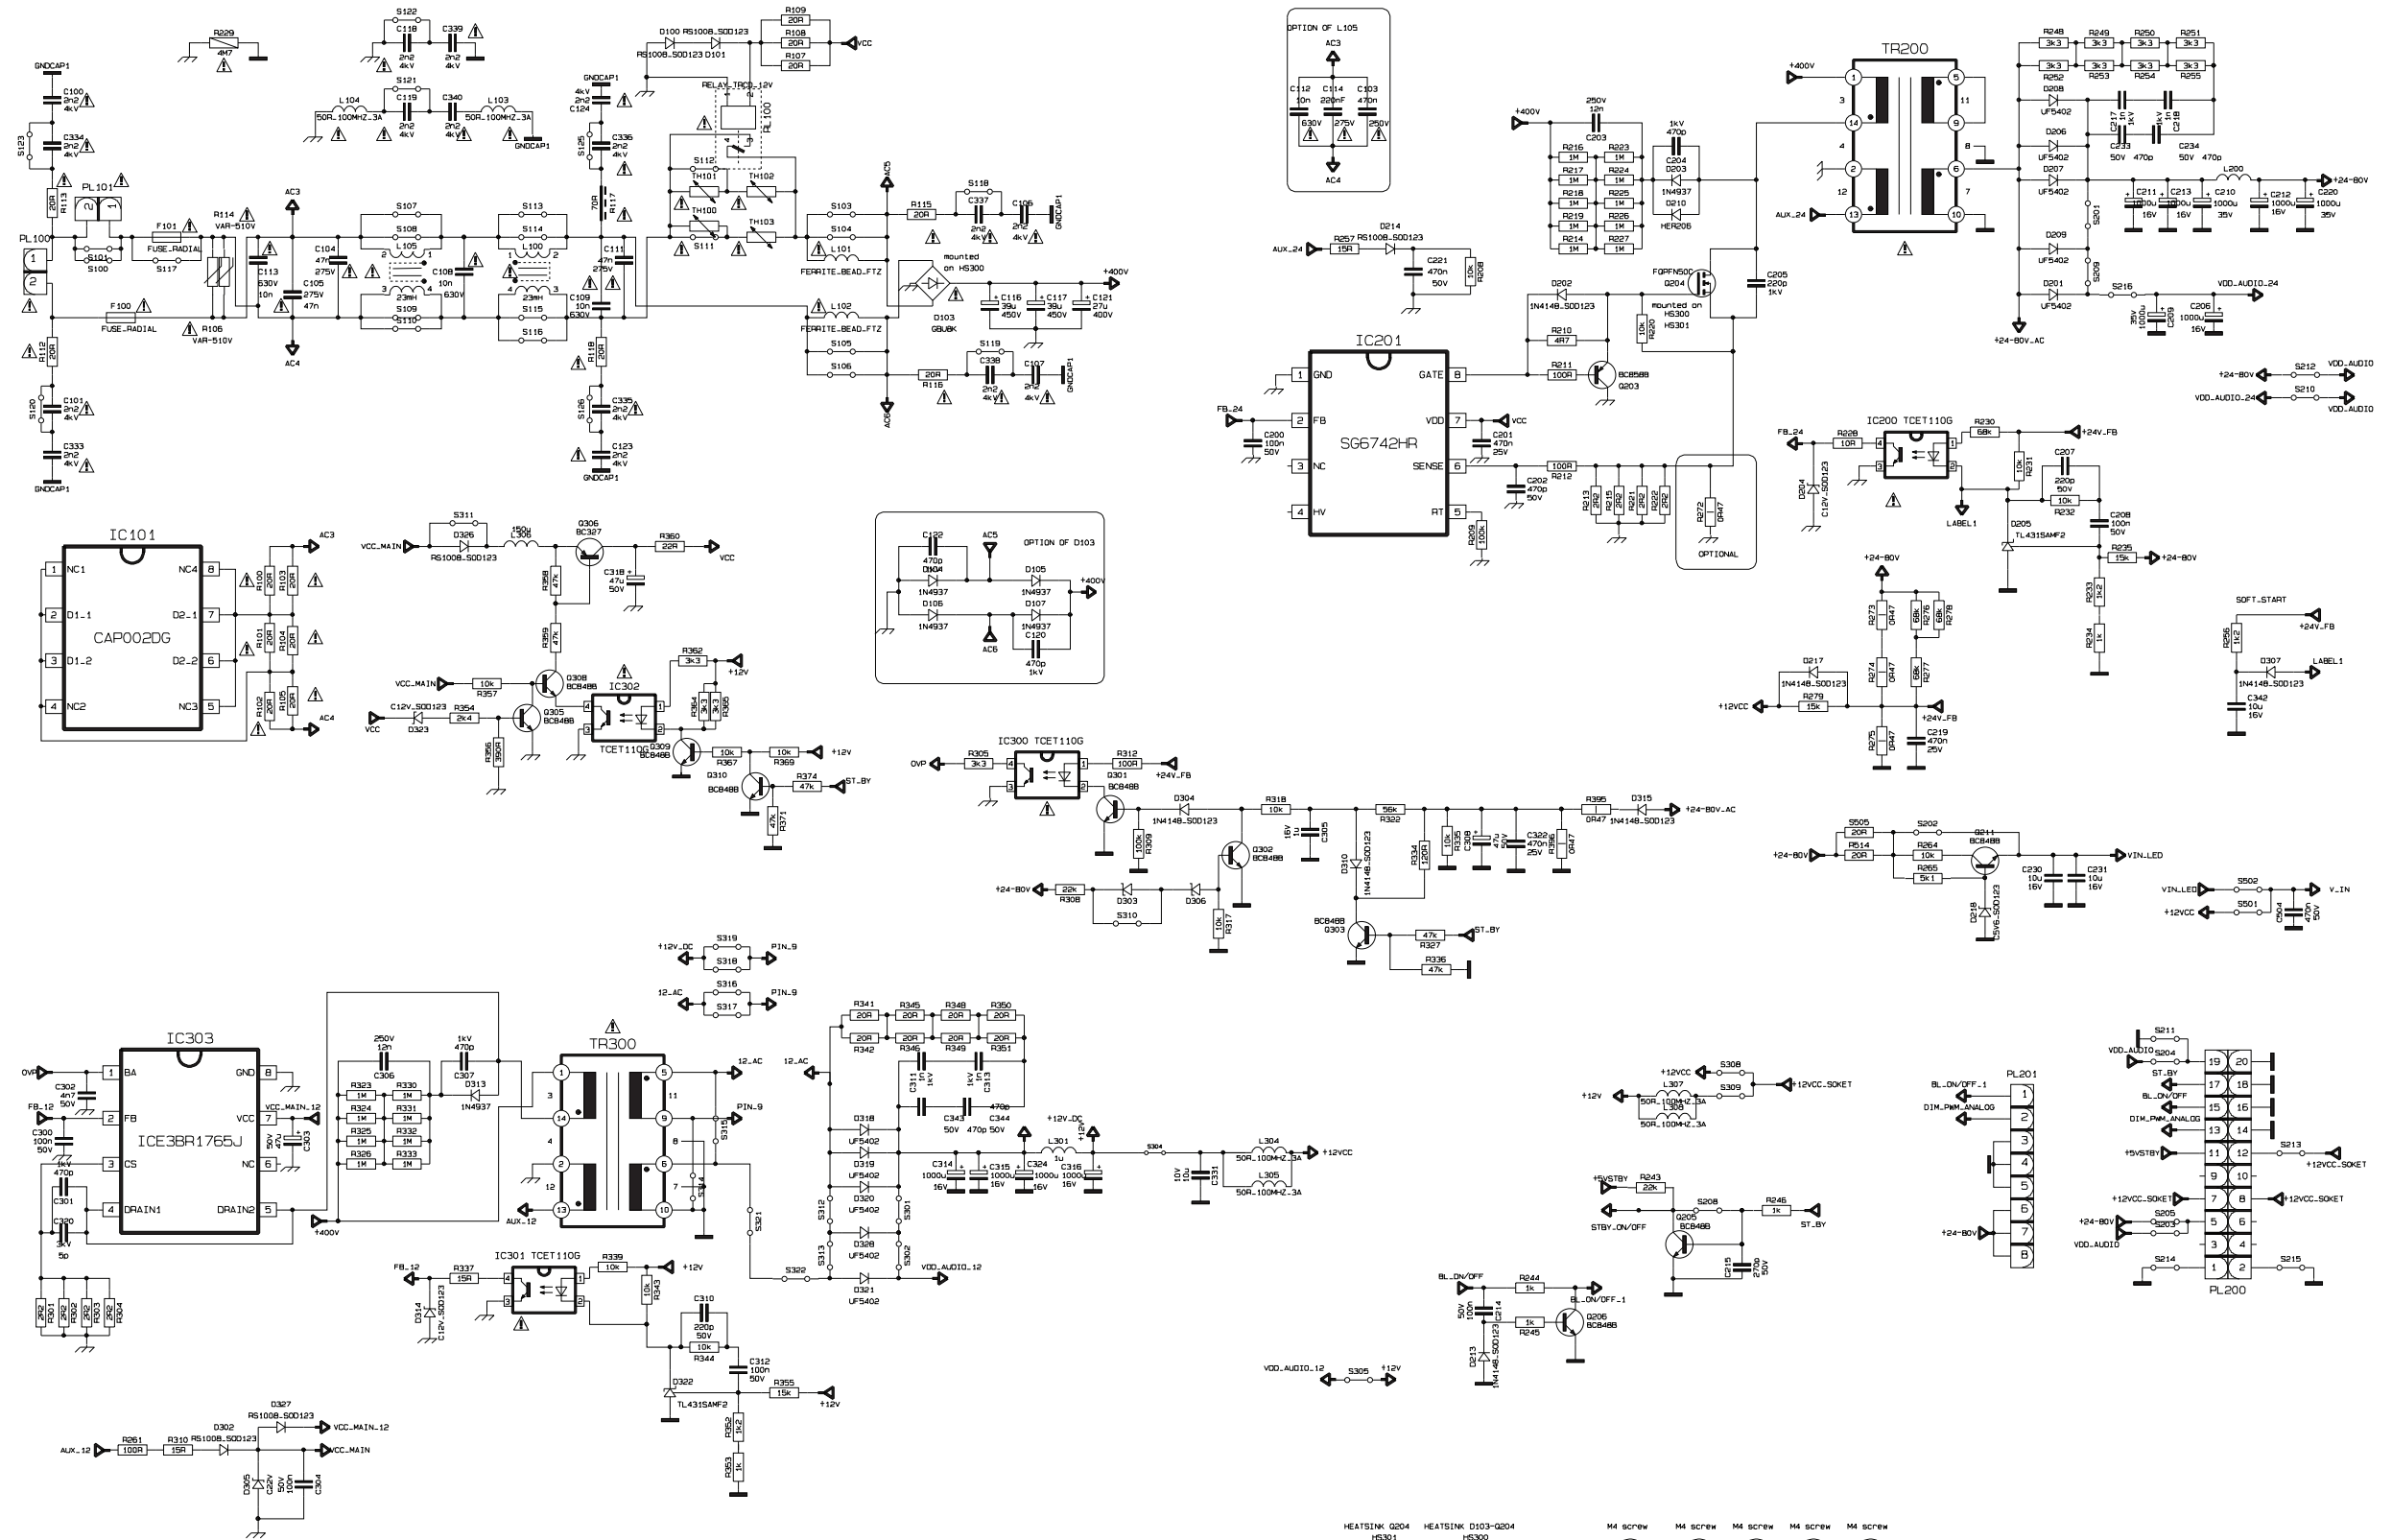

10. Circuit Diagrams and PWB Layouts

10.1 A 17ips19-5 26" to 40" LED Slim Integrated Power Supply

10-1-1 A01

A01

26" to 40" Slim Integrated Power Supply

A01

26" to 40" Slim Integrated Power Supply	2722 171 9032	3	2011-05-02
---	---------------	---	------------

10-1-2 A02

A02 26" to 40" Slim Integrated Power Supply

A02

26" to 40" Slim Integrated Power Supply	17IPS19-5	1	2012-08-08
		2	
		3	
		4	
		5	
		6	
		7	

19420_501_130311.eps
130311