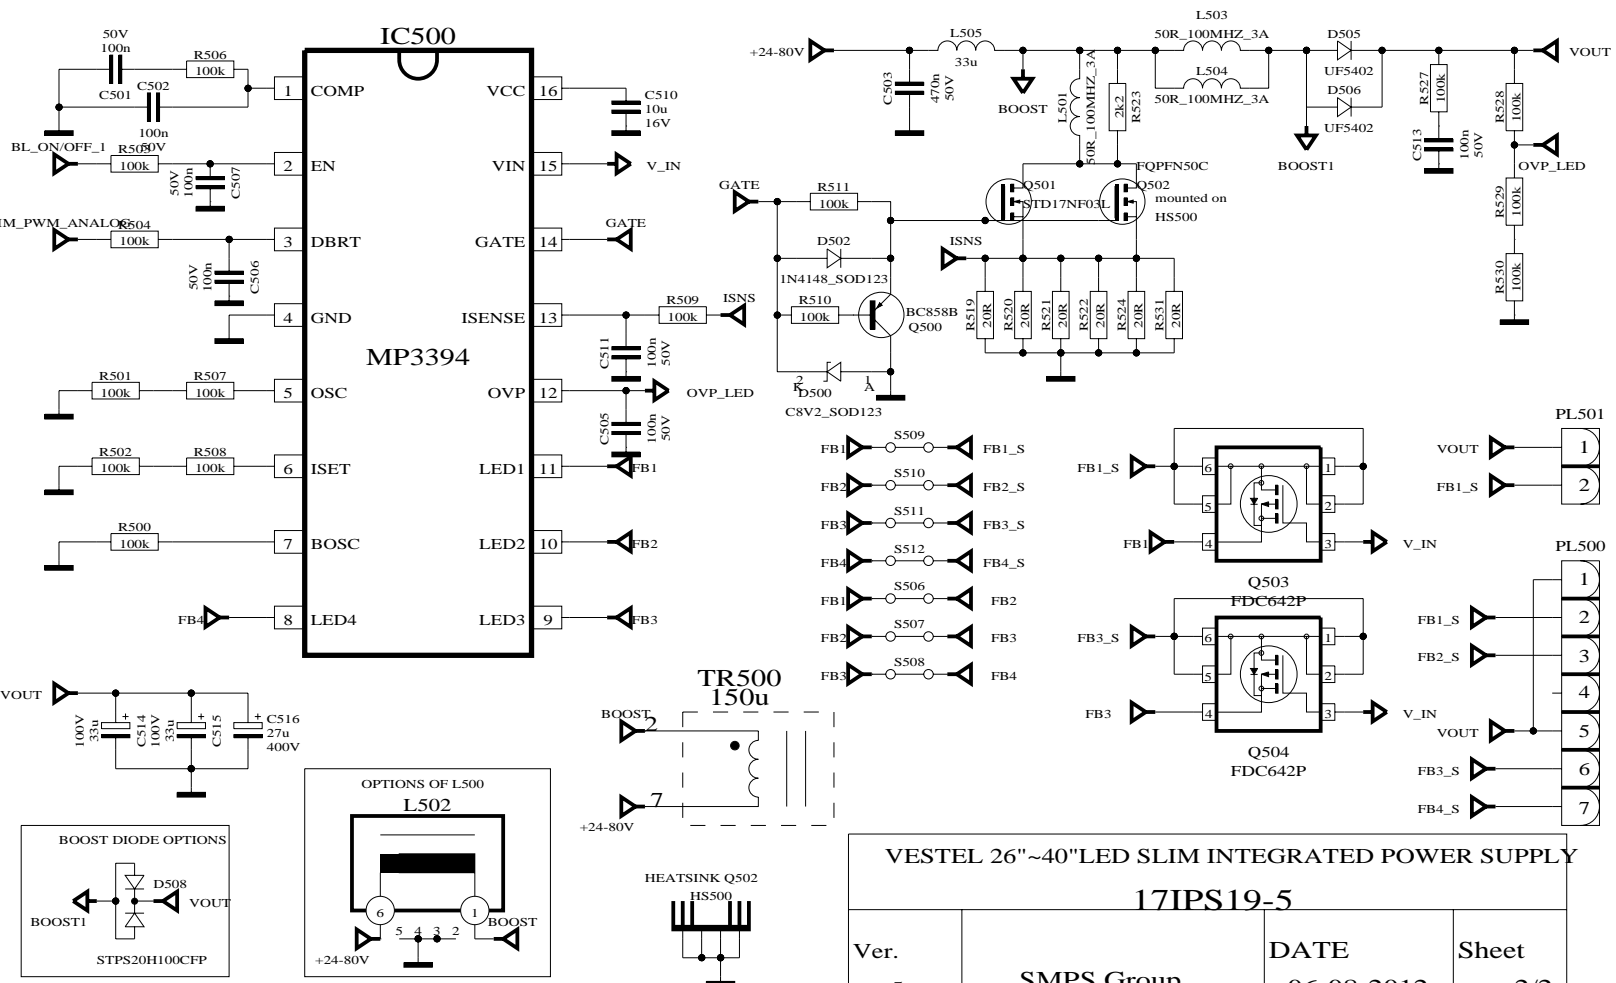

VESTEL 26"~40"LED SLIM INTEGRATED POWER SUPPLY			
17IPS19-5			
Ver.	SMPS Group	DATE	Sheet
5		16-08-2012	1/2

VESTEL 26"~40"LED SLIM INTEGRATED POWER SUPPLY
17IPS19-5

Ver.	SMPS Group	DATE	Sheet
5		06-08-2012	2/2

10. Circuit Diagrams and PWB Layouts

10.1 A 17ips19-5 26" to 40" LED Slim Integrated Power Supply

10-1-1 A01

A01

26" to 40" Slim Integrated Power Supply

A01

26" to 40" Slim Integrated Power Supply	2722 171 9032	3	2011-05-02
---	---------------	---	------------

10-1-2 A02

A02 26" to 40" Slim Integrated Power Supply

A02

26" to 40" Slim Integrated Power Supply	17IPS19-5	1	2012-08-08
		2	
		3	
		4	
		5	
		6	
		7	

19420_501_130311.eps
130311