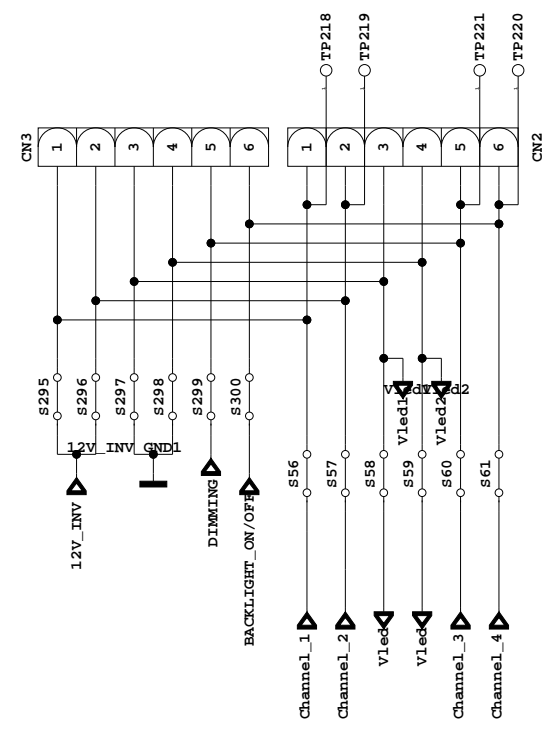

VESTEL 26"~40"LED SLIM INTEGRATED POWER SUPPLY			
17IPS19-5			
Ver.	SMPS Group	DATE	Sheet
5		16-08-2012	1/2

VESTEL 26"~40"LED SLIM INTEGRATED POWER SUPPLY
17IPS19-5

Ver.	SMPS Group	DATE	Sheet
5		06-08-2012	2/2

10. Circuit Diagrams and PWB Layouts

10.1 A 17ips19-5 26" to 40" LED Slim Integrated Power Supply

10-1-1 A01

A01

26" to 40" Slim Integrated Power Supply

A01

26" to 40" Slim Integrated Power Supply	2722 171 9032	3	2011-05-02
---	---------------	---	------------

10-1-2 A02

A02 26" to 40" Slim Integrated Power Supply

A02

26" to 40" Slim Integrated Power Supply	17IPS19-5	1	2012-08-08
		2	
		3	
		4	
		5	
		6	
		7	

19420_501_130311.eps
130311