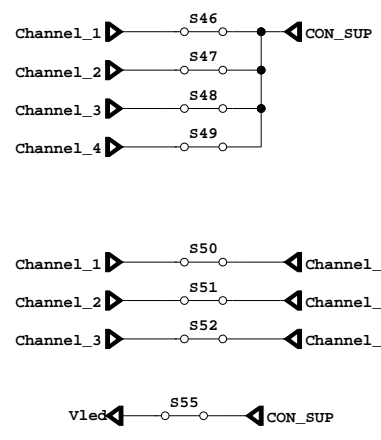

VESTEL 26"~40"LED SLIM INTEGRATED POWER SUPPLY			
17IPS19-5			
Ver.	SMPS Group	DATE	Sheet
5		16-08-2012	1/2

VESTEL 26"~40"LED SLIM INTEGRATED POWER SUPPLY
17IPS19-5

Ver.	SMPS Group	DATE	Sheet
5		06-08-2012	2/2

10. Circuit Diagrams and PWB Layouts

10.1 A 17ips19-5 26" to 40" LED Slim Integrated Power Supply

10-1-1 A01

A01

26" to 40" Slim Integrated Power Supply

A01

26" to 40" Slim Integrated Power Supply	2722 171 9032	3	2011-05-02
---	---------------	---	------------