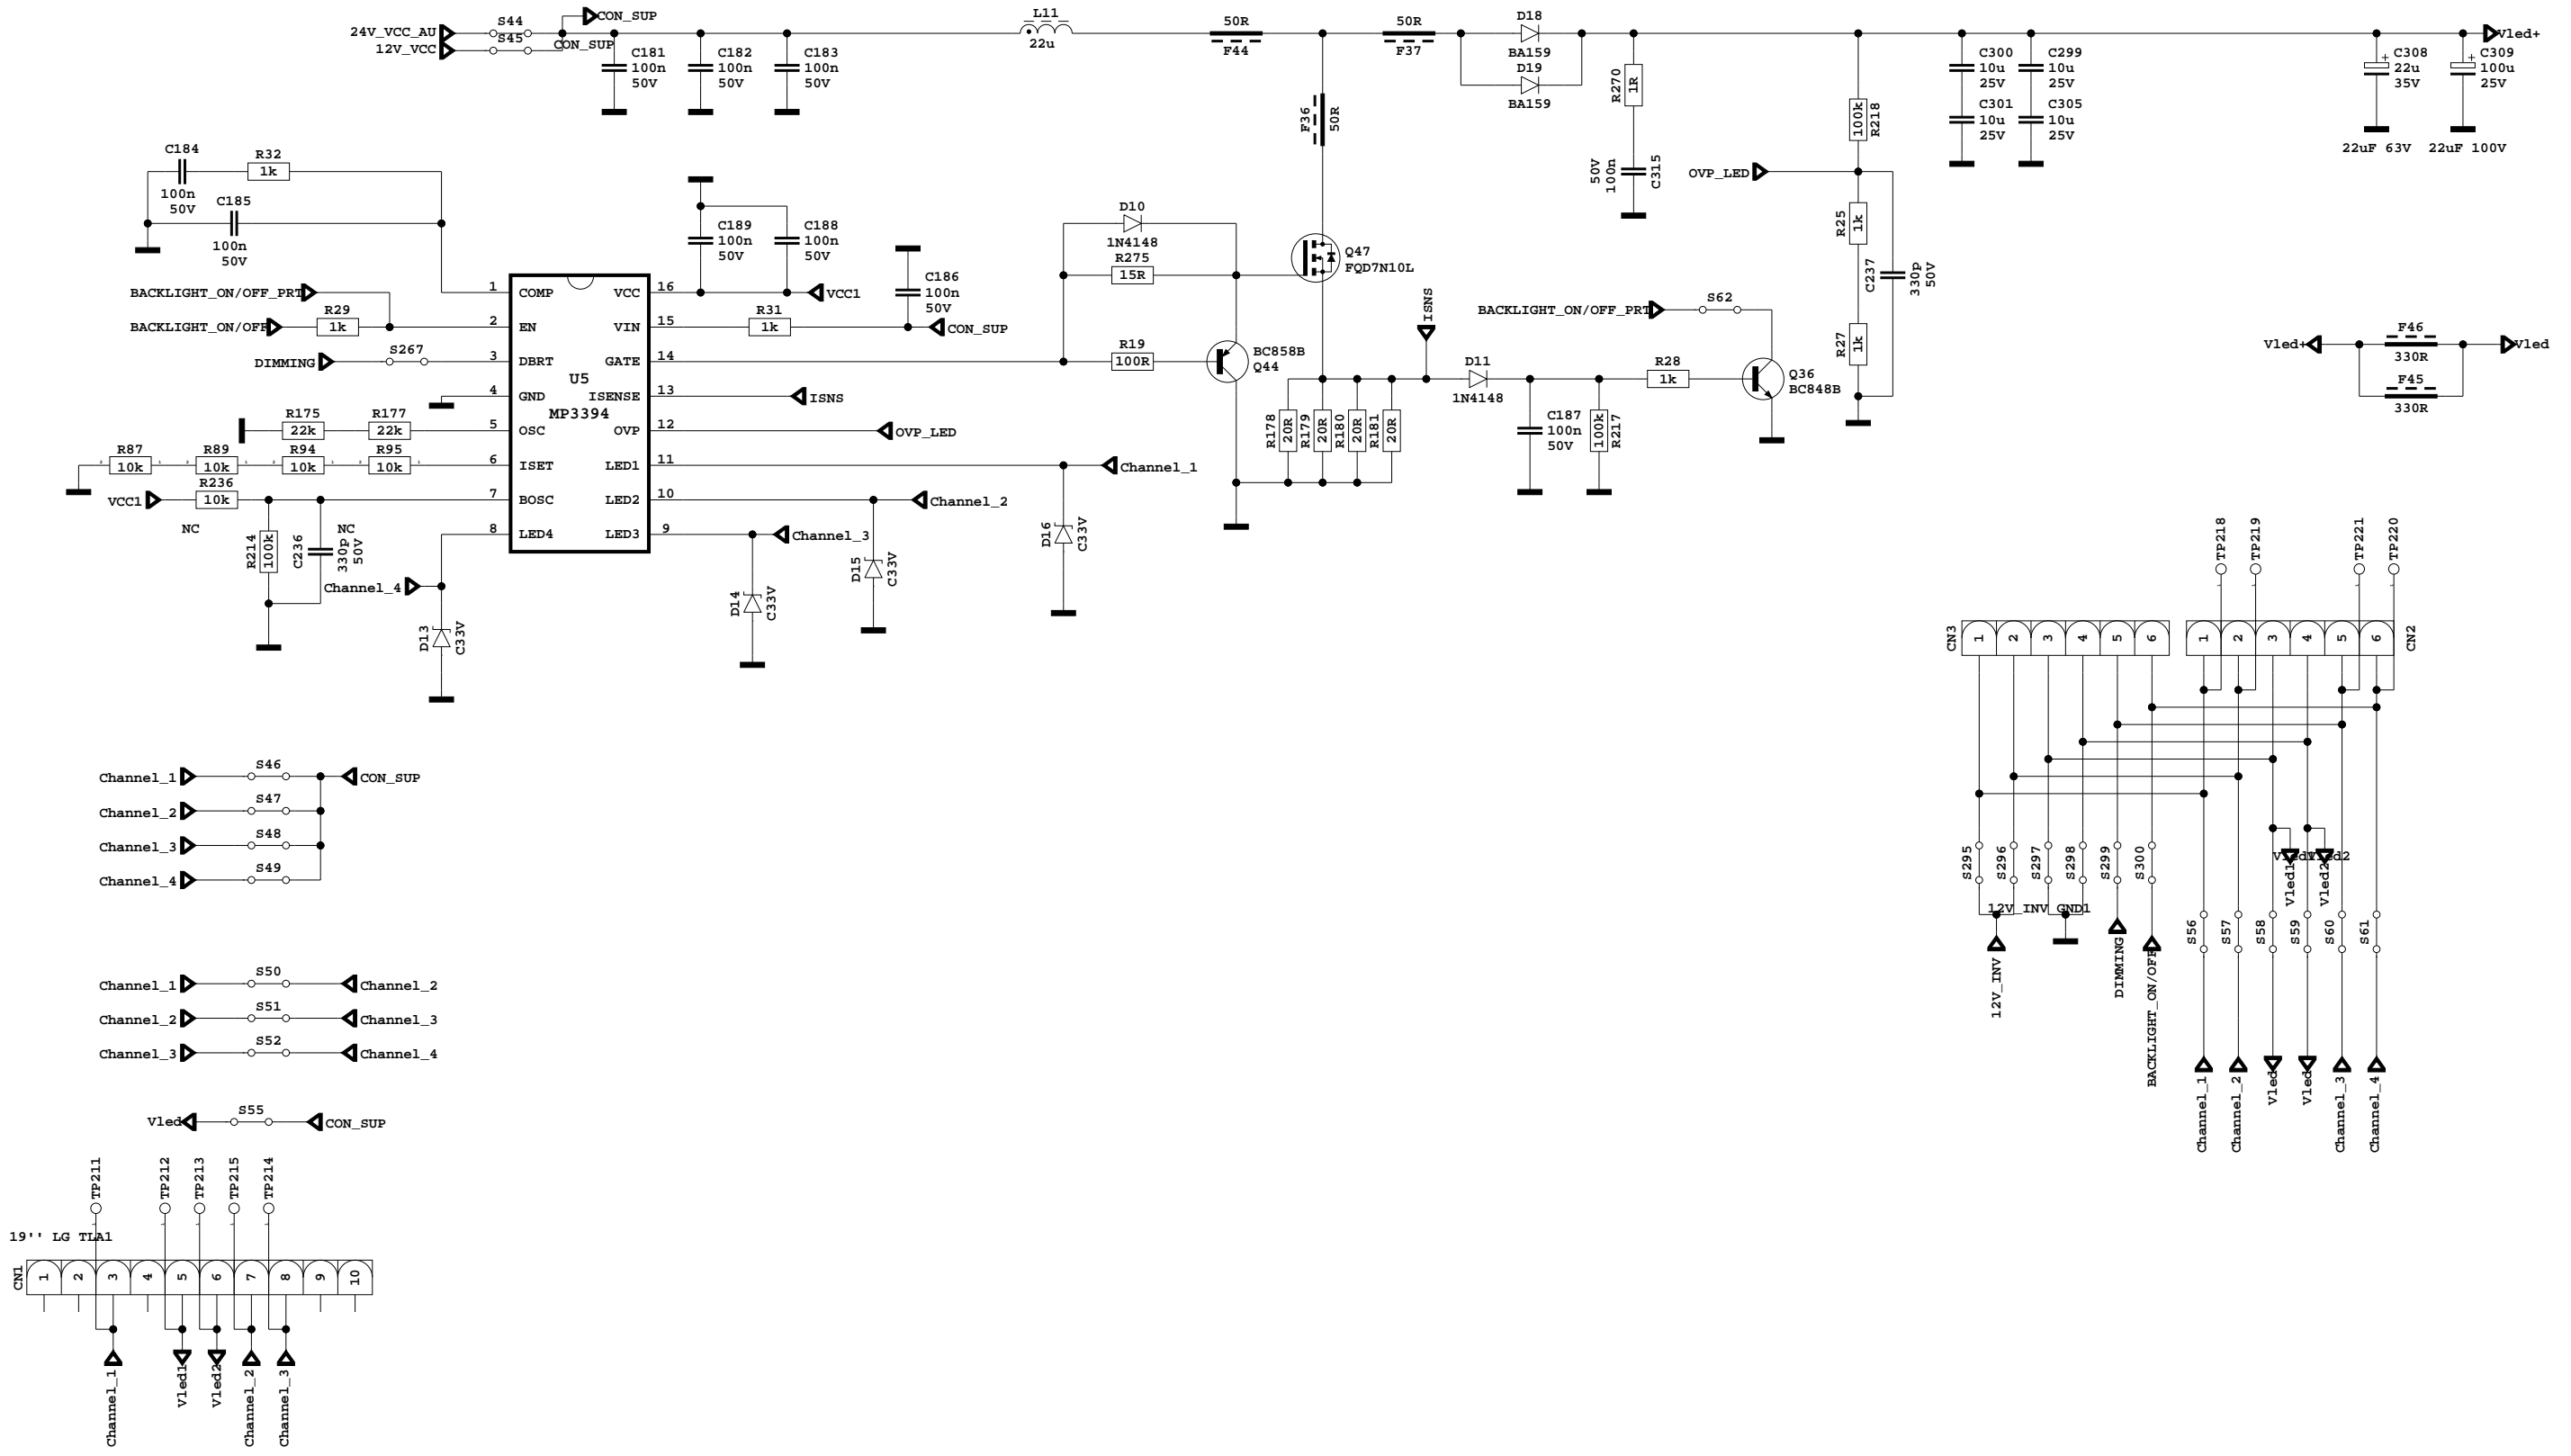

VESTEL 26"~40"LED SLIM INTEGRATED POWER SUPPLY			
17IPS19-5			
Ver.	SMPS Group	DATE	Sheet
5		16-08-2012	1/2

VESTEL 26"~40"LED SLIM INTEGRATED POWER SUPPLY
17IPS19-5

Ver.	SMPS Group	DATE	Sheet
5		06-08-2012	2/2

10. Circuit Diagrams and PWB Layouts

10.1 A 17ips19-5 26" to 40" LED Slim Integrated Power Supply

10-1-1 A01

A01

26" to 40" Slim Integrated Power Supply

A01

26" to 40" Slim Integrated Power Supply	2722 171 9032	3	2011-05-02
---	---------------	---	------------

10-1-2 A02

A02 26" to 40" Slim Integrated Power Supply

A02

26" to 40" Slim Integrated Power Supply	17IPS19-5	1	2012-08-08
		2	
		3	
		4	
		5	
		6	
		7	

19420_501_130311.eps
130311