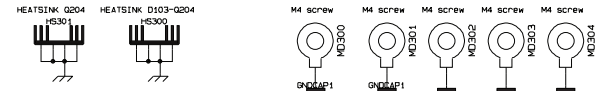

10. Circuit Diagrams and PWB Layouts

10.1 A 17ips19-5 26" to 40" LED Slim Integrated Power Supply

10-1-1 A01

A01

26" to 40" Slim Integrated Power Supply

A01

26" to 40" Slim Integrated Power Supply	2722 171 9032	3	2011-05-02
---	---------------	---	------------

10-1-2 A02

A02 26" to 40" Slim Integrated Power Supply

A02

26" to 40" Slim Integrated Power Supply	17IPS19-5	1	2012-08-08
		2	
		3	
		4	
		5	
		6	
		7	

19420_501_130311.eps
130311