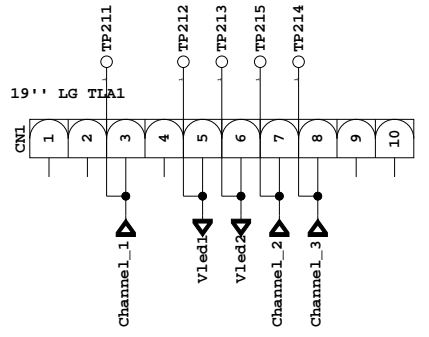

VESTEL 26"~40"LED SLIM INTEGRATED POWER SUPPLY			
17IPS19-5			
Ver.	SMPS Group	DATE	Sheet
5		16-08-2012	1/2

VESTEL 26"~40"LED SLIM INTEGRATED POWER SUPPLY
17IPS19-5

Ver.	SMPS Group	DATE	Sheet
5		06-08-2012	2/2

10. Circuit Diagrams and PWB Layouts

10.1 A 17ips19-5 26" to 40" LED Slim Integrated Power Supply

10-1-1 A01

A01

26" to 40" Slim Integrated Power Supply

A01

26" to 40" Slim Integrated Power Supply	2722 171 9032	3	2011-05-02
---	---------------	---	------------

10-1-2 A02

A02 26" to 40" Slim Integrated Power Supply

A02

26" to 40" Slim Integrated Power Supply	17IPS19-5	1	2012-08-08
		2	
		3	
		4	
		5	
		6	
		7	

19420_501_130311.eps
130311