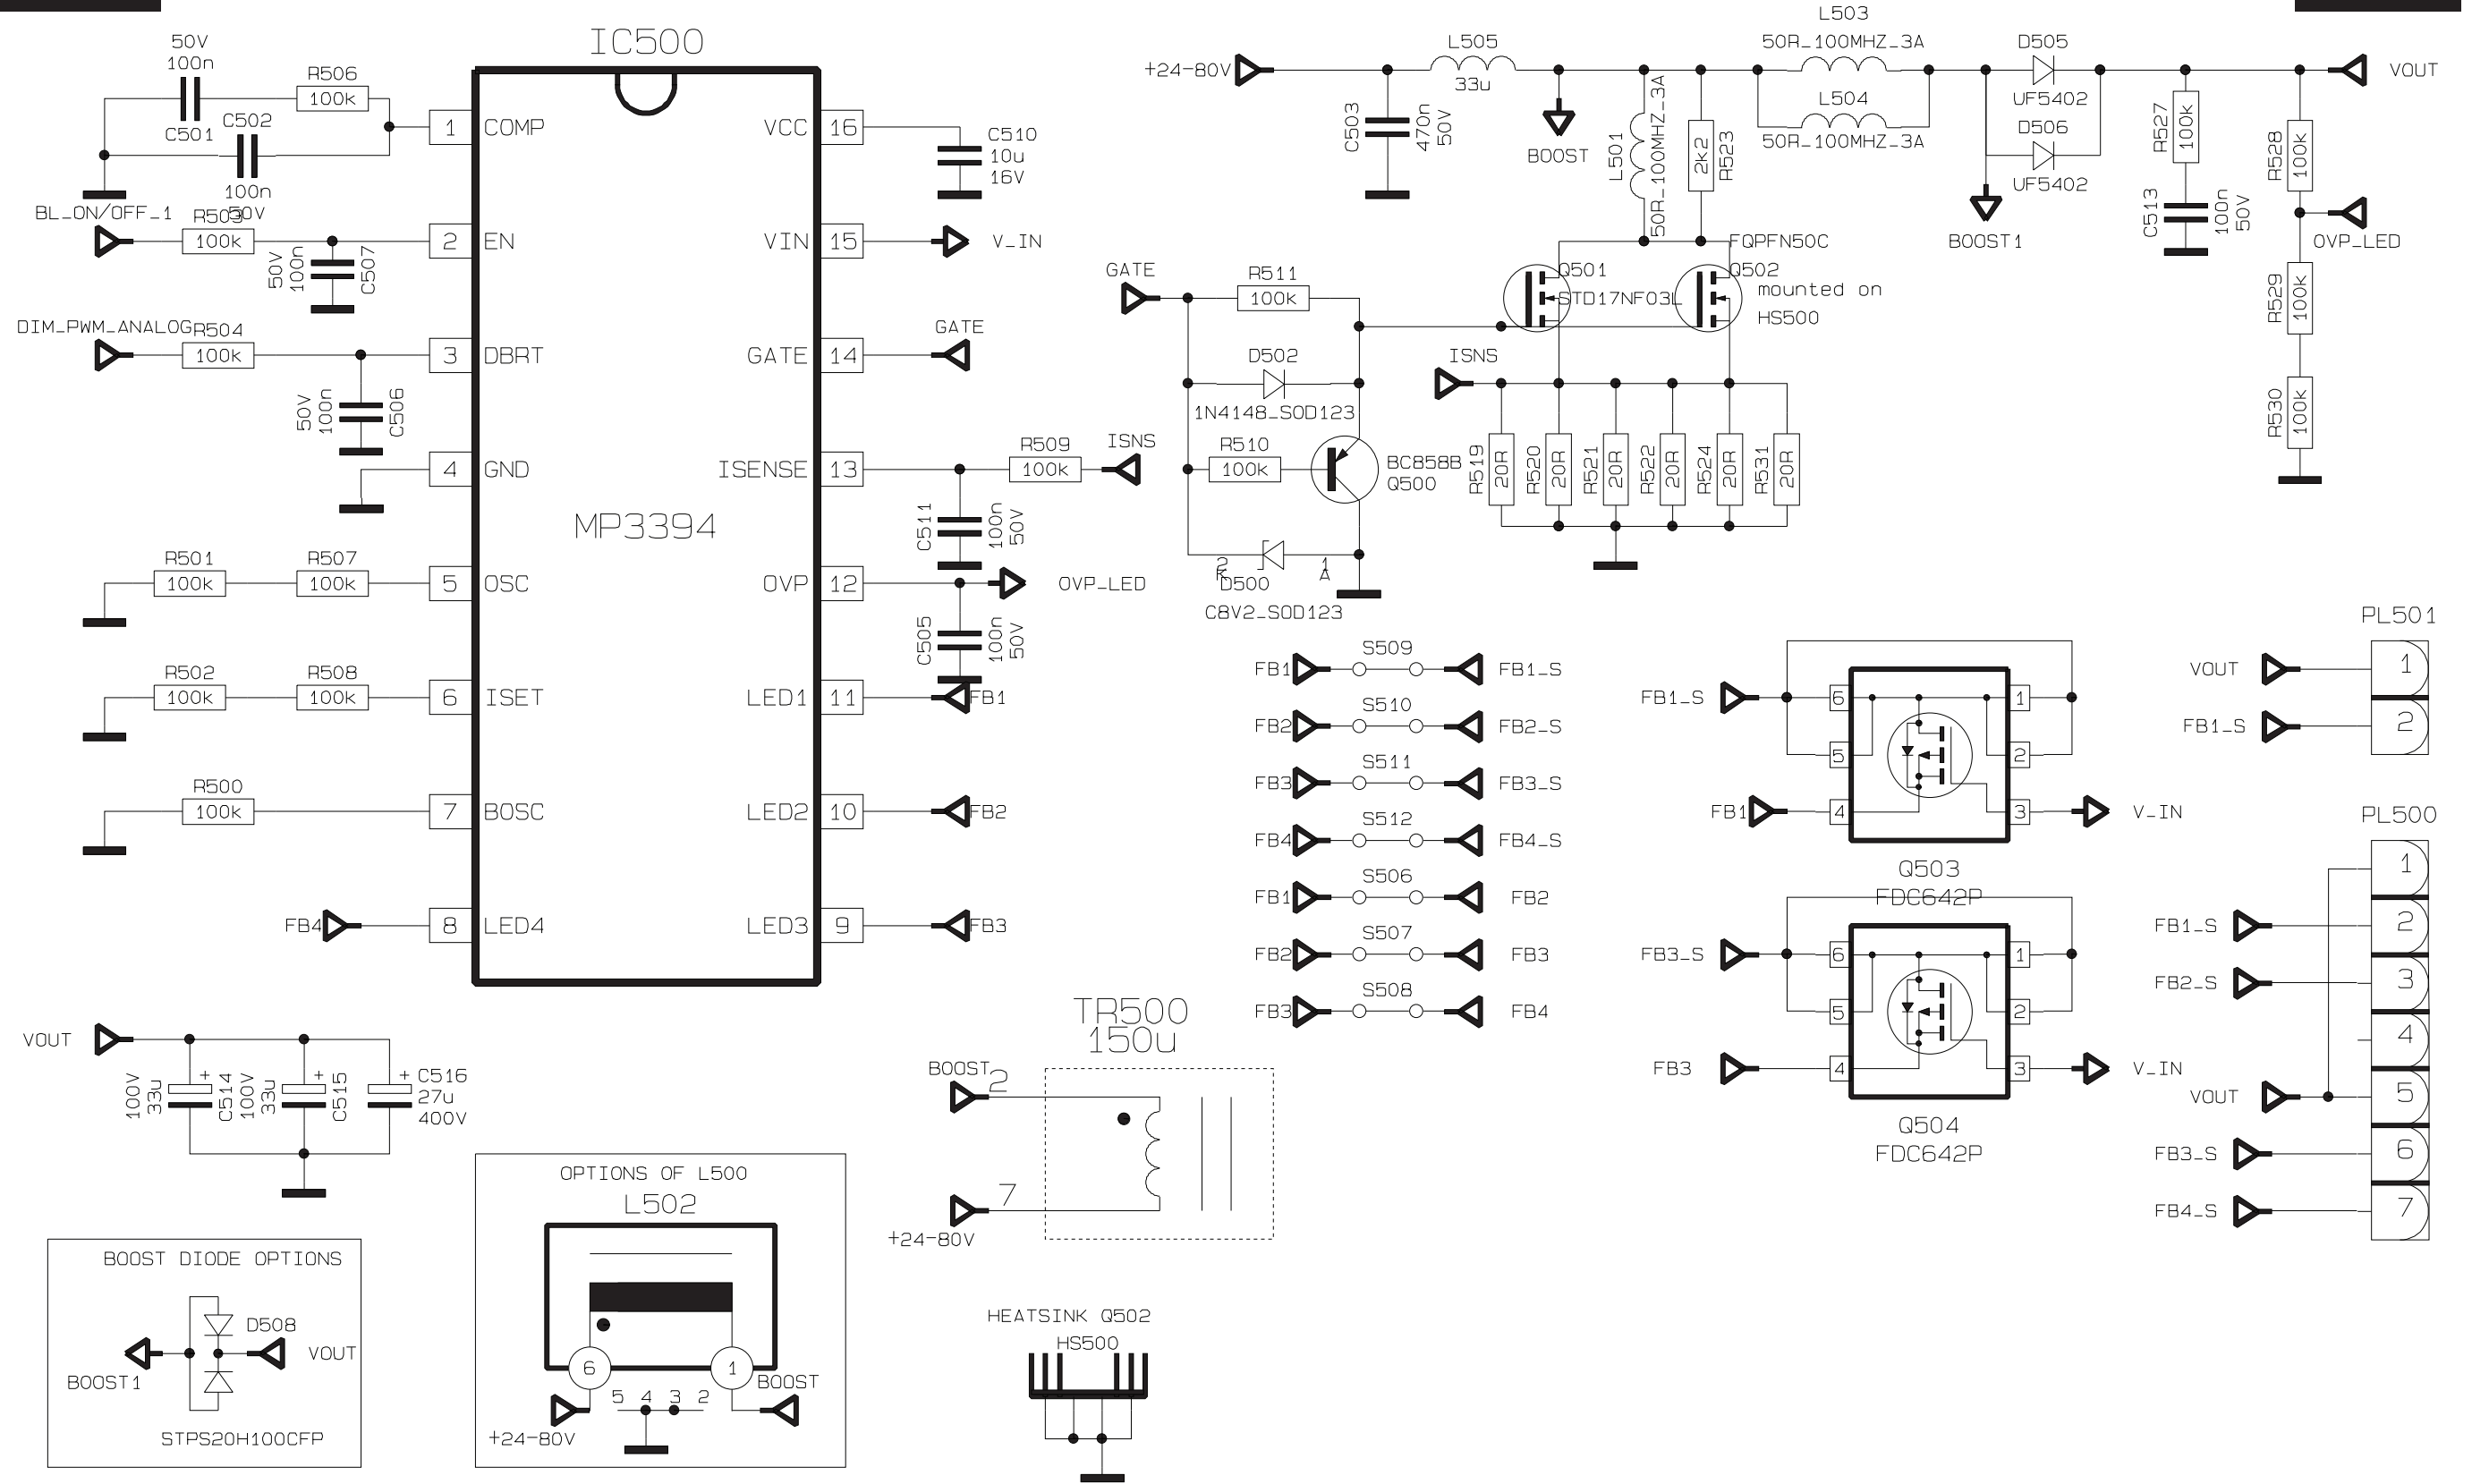

VESTEL 26"~40"LED SLIM INTEGRATED POWER SUPPLY			
17IPS19-5			
Ver.	SMPS Group	DATE	Sheet
5		16-08-2012	1/2

VESTEL 26"~40"LED SLIM INTEGRATED POWER SUPPLY
17IPS19-5

Ver.	SMPS Group	DATE	Sheet
5		06-08-2012	2/2

10. Circuit Diagrams and PWB Layouts

10.1 A 17ips19-5 26" to 40" LED Slim Integrated Power Supply

10-1-1 A01

A01

26" to 40" Slim Integrated Power Supply

A01

26" to 40" Slim Integrated Power Supply	2722 171 9032	3	2011-05-02
---	---------------	---	------------

10-1-2 A02

A02 26" to 40" Slim Integrated Power Supply

A02

26" to 40" Slim Integrated Power Supply	17IPS19-5	1	2012-08-08
		2	
		3	
		4	
		5	
		6	
		7	

19420_501_130311.eps
130311